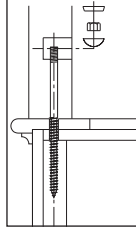

EMPIRE SKU #	LJ SKU #	DESCRIPTION
3000 OAK	LJ-3000-0	Tapered Plug 1" Oak
3001 OAK	LJ-3001	Rail Bolt (No Plug)
3004 OAK	LJ-3004	Newel Mounting Kit
3005 OAK	LJ-3005	Keylock Fastener
3006 OAK	LJ-3006-0	Newel Mounting Plate Kit - Oak Trim
3006 PL OAK	LJ-3006-PLATE	Newel Mounting Plate Only
3007 OAK	LJ-3007HDWE-0	Hardware Kit - Oak Plugs
3008 10 OAKPP	LJ-3008-10-0/P	Newel Fastener Oak/Poplar Plug
3008 OAK	LJ-3008-0	Oak Plug
3009 OAK	LJ-3009-0	Angle Bracket Post Fastener - 3" Oak Trim
3019 OAK	LJ-3019-0	Angle Bracket Post Fastener - 3-1/2" Oak Trim
3019 POPLR	LJ-3019-P	Angle Bracket Post Fastener - 3-1/2" Pop. Trim
3019 WOAK	LJ-3019-WO	Angle Bracket Post Fastener - 3-1/2" W Oak Trim
3024 OAK	LJ-3024-0	Tapered Plug 1/2" Oak 100 Pack
3026 OAK	LJ-3026-0	Button Plug 1/2" Oak
3070 OAK	LJ-3070-0/B	Newel Post Fastener
3076 OAK	LJ-3076	Baluster Dowel Fast Screws 50 Pack
3078 OAKPP	LJ-3078-0/P	Rail/Post Fastener - Oak/Poplar Plug
3079 OAKPP	LJ-3079-0/P	Rail Bolt Kit - Oak/Poplar Plug
FAST OAK	LJ-FAST	Newel Installation Kit