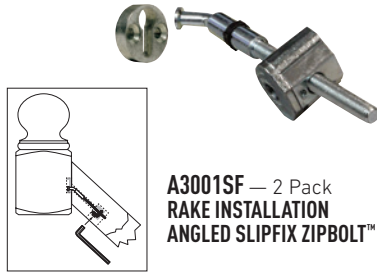

ZIPBOLT™

3001SP
ZIPBOLT™

A3001 — Single
A3001-2 — 2-Pack
RAKE INSTALLATION
ANGLED ZIPBOLT™

3001DG
ZIPBOLT™ DRILL GUIDE
KIT

3001DR
ZIPBOLT™ DRIVER
KIT

EMPIRE SKU #	LJ SKU #
3001 DG OAK	ZIPBOLT DRILL GUIDE
3001 DR OAK	ZIPBOLT DRIVER
3001 SF OAK	ZIPBOLT SLIPFIX 2-0
3001 SP OAK	ZIPBOLT RAILBOLT
2 3001 SP OAK	ZIPBOLT RAILBOLT2-0
A 3001 OAK	ZIPBOLT ANGLED
A 3001-2 OAK	ZIPBOLT ANGLED2-0
A 3001 SF OAK	ZIPBOLT ANGLED2SF2-0