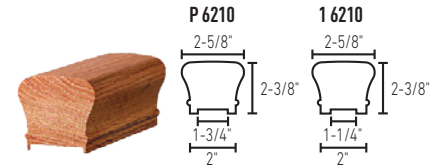

EMPIRE SKU #	LJ SKU #	(L)
P 6210 8 OAK	LJAN-6210P/6007-08-O	8'
P 6210 10 POPLR	LJAN-6210P/6007-10-P	10'
P 6210 12 OAK	LJAN-6210P/6007-12-O	12'
P 6210 14 OAK	LJAN-6210P/6007-14-O	14'
P 6210 16 OAK	LJAN-6210P/6007-16-O	16'
1 6210 8 OAK	LJAN-6210P0/6000F-08-O	8'
1 6210 10 OAK	LJAN-6210P0/6000F-10-O	10'
1 6210 12 OAK	LJAN-6210P0/6000F-12-O	12'
1 6210 14 OAK	LJAN-6210P0/6000F-14-O	14'
1 6210 16 OAK	LJAN-6210P0/6000F-16-O	16'
P 6210 8 MAPSC	LJAN-6210PSC/6007-08-M	8'
P 6210 8 WOKSC	LJAN-6210PS/6007-08-WO	
P 6210 12 MAPSC	LJAN-6210PSC/6007-12-M	12'
P 6210 16 MAPSC	LJAN-6210PFJ1/6007-M	16'
P 6210 16 WOKSC	LJAN-6210PFJ1/6007-WO	
P 6210 8 EPOP	LJAN-6210PUJ/6007-08-P	8'
P 6210 16 EPOP	LJAN-6210PUJ/6007-16-P	16'