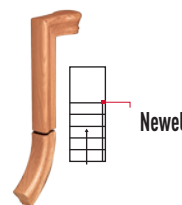

Left-hand
2 Riser No Cap

EMPIRE SKU #	LJ SKU #
7071 OAK	S-7071-0 (LEFT)
7076 OAK	S-7076-0 (RIGHT)
7271 OAK	S-7271-0 (LEFT)
7276 OAK	S-7276-0 (RIGHT)

Left-hand
2 Riser With Cap

EMPIRE SKU #	LJ SKU #
7081 OAK	S-7081-0
7281 OAK	S-7281-0
7481 OAK	S-7481-0

Right-hand
2 Riser With Cap

EMPIRE SKU #	LJ SKU #
7086 OAK	S-7086-0
7286 OAK	S-7286-0

Straight
2 Riser With Cap

EMPIRE SKU #	LJ SKU #
7088 -2 OAK	S-7088-2-0
7288 -2 OAK	S-7288-2-0

Straight
2 Riser With Cap