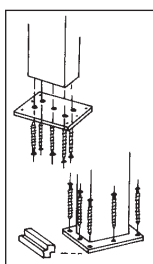

3009 - 3" Angle Bracket Post Fastener Kit
3019 - 3-1/2" Angle Bracket Post Fastener Kit
ANGLE BRACKET POST FASTENER