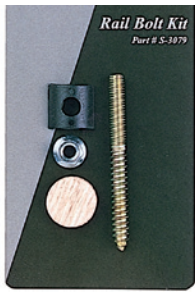

Newel/Rail/Baluster Installation Hardware

3001 / 3079
RAIL BOLT