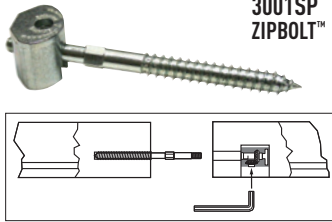

3006
NEWEL MOUNTING PLATE KIT

3009 - 3" Angle Bracket Post Fastener Kit
3019 - 3-1/2" Angle Bracket Post Fastener Kit
ANGLE BRACKET POST FASTENER

3076
BALUSTER DOWEL FAST SCREWS
50 pack

ZipBolt™ Rail Installation Hardware

ZIPBOLT™

3001SP
ZIPBOLT™

A3001 — Single
A3001-2 — 2-Pack
RAKE INSTALLATION
ANGLED ZIPBOLT™

3001DG
ZIPBOLT™ DRILL GUIDE
KIT

3001DR
ZIPBOLT™ DRIVER
KIT

EMPIRE SKU #	LJ SKU #
3001 DG OAK	ZIPBOLT DRILL GUIDE
3001 DR OAK	ZIPBOLT DRIVER
3001 SF OAK	ZIPBOLT SLIPFIX 2-0
3001 SP OAK	ZIPBOLT RAILBOLT
2 3001 SP OAK	ZIPBOLT RAILBOLT2-0
A 3001 OAK	ZIPBOLT ANGLED
A 3001-2 OAK	ZIPBOLT ANGLED2-0
A 3001 SF OAK	ZIPBOLT ANGLED2SF2-0