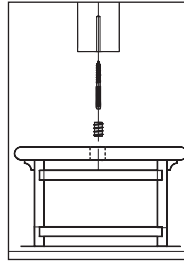

Newel/Rail/Baluster Installation Hardware

3001 / 3079
RAIL BOLT

3078
RAIL / POST FASTENER

3004
NEWEL MOUNTING KIT

3000
1" TAPERED PLUG
3024 100 pack
1/2" TAPERED PLUG
3026 50 pack
1/2" BUTTON PLUG

3070
THREADLOCK™ NEWEL POST FASTENER