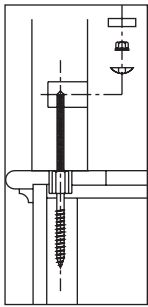

Newel/Rail/Baluster Installation Hardware

3001 / 3079
RAIL BOLT

3078
RAIL / POST FASTENER

3004
NEWEL MOUNTING KIT

3000
1" TAPERED PLUG
3024 100 pack
1/2" TAPERED PLUG
3026 50 pack
1/2" BUTTON PLUG

3070
THREADLOCK™ NEWEL POST FASTENER