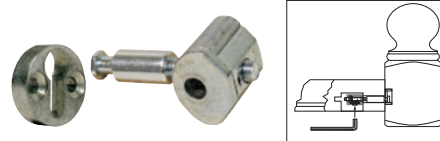

ZipBolt™ Rail Installation Hardware

ZIPBOLT™

A3001 — Single
A3001-2 — 2-Pack
RAKE INSTALLATION
ANGLED ZIPBOLT™

3001DG
ZIPBOLT™ DRILL GUIDE
KIT

3001DR
ZIPBOLT™ DRIVER
KIT

EMPIRE SKU #	LJ SKU #
3001 DG OAK	ZIPBOLT DRILL GUIDE
3001 DR OAK	ZIPBOLT DRIVER
3001 SF OAK	ZIPBOLT SLIPFIX 2-0
3001 SP OAK	ZIPBOLT RAILBOLT
2 3001 SP OAK	ZIPBOLT RAILBOLT2-0
A 3001 OAK	ZIPBOLT ANGLED
A 3001-2 OAK	ZIPBOLT ANGLED2-0
A 3001 SF OAK	ZIPBOLT ANGLED2SF2-0

3001SF — 2 Pack
BALCONY INSTALLATION
SLIPFIX ZIPBOLT™

Wall Rail Brackets

EMPIRE SKU #	LJ SKU #	DESCRIPTION
3012 SN IRON	LJ-3012-SN	Wall Bracket Satin Nickel
3127 BB SIRON	LJ-3127-BB	Wall Bracket Bright Brass
3127 BM SIRON	LJ-3127-BM	Wall Bracket Black Matte
3127 BZ SIRON	LJ-3127-BZ	Wall Bracket Oil Rub Bronze
3127 SN SIRON	LJ-3127-SN	Wall Bracket Satin Nickel

Tools

For driving dowel screws into baluster bases. Use with drill driver

EMPIRE SKU #	LJ SKU #	Tool
3033 OAK	LJ-3033	Dowel Runner

Adhesive

2301
2-PART EPOXY ADHESIVE
1.69 oz. (Open work time is 5 minutes. Non-Sagging, Translucent, Controlled Flow, Low Odor)

EMPIRE SKU #	LJ SKU #
2301 IE EPOXY	IE2301

3704
JOB-LOT EPOXY ADHESIVE KIT
Job-Lot Kit includes Built-in Dispensing System. 5 oz. Adhesive Cartridge and nozzle. (Open work time is 6 minutes. Fills approximately 35 holes depending on hole size.)

EMPIRE SKU #	LJ SKU #
3704 EPOXY	LI-3704

3701
CONTRACTOR EPOXY ADHESIVE

Contractor Epoxy Adhesive 28 oz. (Open work time is 18 minutes. Fills approximately 122 holes depending on hole size. Includes mixing nozzle)

EMPIRE SKU #	LJ SKU #
3701 EPOXY	LI-3701

E6100-10 ADHSV
Non-Sag Adhesive