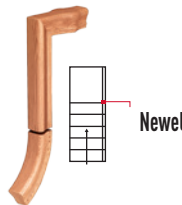

Left-hand
2 Riser No Cap

EMPIRE SKU #	LJ SKU #
7071 OAK	S-7071-0 (LEFT)
7076 OAK	S-7076-0 (RIGHT)
7271 OAK	S-7271-0 (LEFT)
7276 OAK	S-7276-0 (RIGHT)

Left-hand
2 Riser With Cap

EMPIRE SKU #	LJ SKU #
7081 OAK	S-7081-0
7281 OAK	S-7281-0
7481 OAK	S-7481-0

Right-hand
2 Riser With Cap

EMPIRE SKU #	LJ SKU #
7086 OAK	S-7086-0
7286 OAK	S-7286-0

Straight
2 Riser With Cap

EMPIRE SKU #	LJ SKU #
7088 -2 OAK	S-7088-2-0
7288 -2 OAK	S-7288-2-0

Straight
2 Riser With Cap