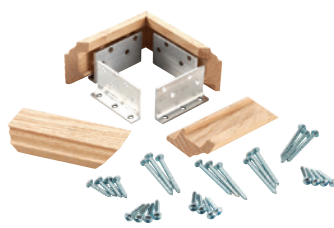

3008-10
NEWEL POST FASTENER
10-3/4" anchor bolt
3008
NEWEL POST FASTENER
16" anchor bolt

EMPIRE SKU #	LJ SKU #	DESCRIPTION
3000 OAK	LJ-3000-0	Tapered Plug 1" Oak
3001 OAK	LJ-3001	Rail Bolt (No Plug)
3004 OAK	LJ-3004	Newel Mounting Kit
3005 OAK	LJ-3005	Keylock Fastener
3006 OAK	LJ-3006-0	Newel Mounting Plate Kit - Oak Trim
3006 PL OAK	LJ-3006-PLATE	Newel Mounting Plate Only
3007 OAK	LJ-3007HDWE-0	Hardware Kit - Oak Plugs
3008 10 OAKPP	LJ-3008-10-0/P	Newel Fastener Oak/Poplar Plug
3008 OAK	LJ-3008-0	Oak Plug
3009 OAK	LJ-3009-0	Angle Bracket Post Fastener - 3" Oak Trim
3019 OAK	LJ-3019-0	Angle Bracket Post Fastener - 3-1/2" Oak Trim
3019 POPLR	LJ-3019-P	Angle Bracket Post Fastener - 3-1/2" Pop. Trim
3019 WOAK	LJ-3019-WO	Angle Bracket Post Fastener - 3-1/2" W Oak Trim
3024 OAK	LJ-3024-0	Tapered Plug 1/2" Oak 100 Pack
3026 OAK	LJ-3026-0	Button Plug 1/2" Oak
3070 OAK	LJ-3070-0/B	Newel Post Fastener
3076 OAK	LJ-3076	Baluster Dowel Fast Screws 50 Pack
3078 OAKPP	LJ-3078-0/P	Rail/Post Fastener - Oak/Poplar Plug
3079 OAKPP	LJ-3079-0/P	Rail Bolt Kit - Oak/Poplar Plug
FAST OAK	LJ-FAST	Newel Installation Kit

3005
KEYLOCK™ NEWEL MOUNTING FASTENER

Fas-N-Fast™

FAST
Fas-N-Fast
Newel Installation Kit

3007 HDWE HARDWAR KIT

This kit includes a variety of hardware used to install a utility newel and a starting fitting.

3006
NEWEL MOUNTING PLATE KIT

3009 - 3" Angle Bracket Post Fastener Kit
3019 - 3-1/2" Angle Bracket Post Fastener Kit
ANGLE BRACKET POST FASTENER

3076
BALUSTER DOWEL FAST SCREWS
50 pack

ZipBolt™ Rail Installation Hardware