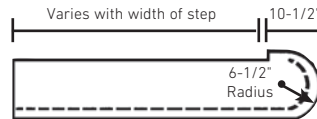

Reversible Starting Step
8010
48"

EMPIRE SKU #	LJ SKU #
8010 48 OAK	LJ-8010-O 48

False Starting Step

EMPIRE SKU #	LJ SKU #
8010-2 OAK	LJ-8010-2-0

Cove and Shoe for 8010

EMPIRE SKU #	LJ SKU #
8010 RS OAK	CSSC-8010